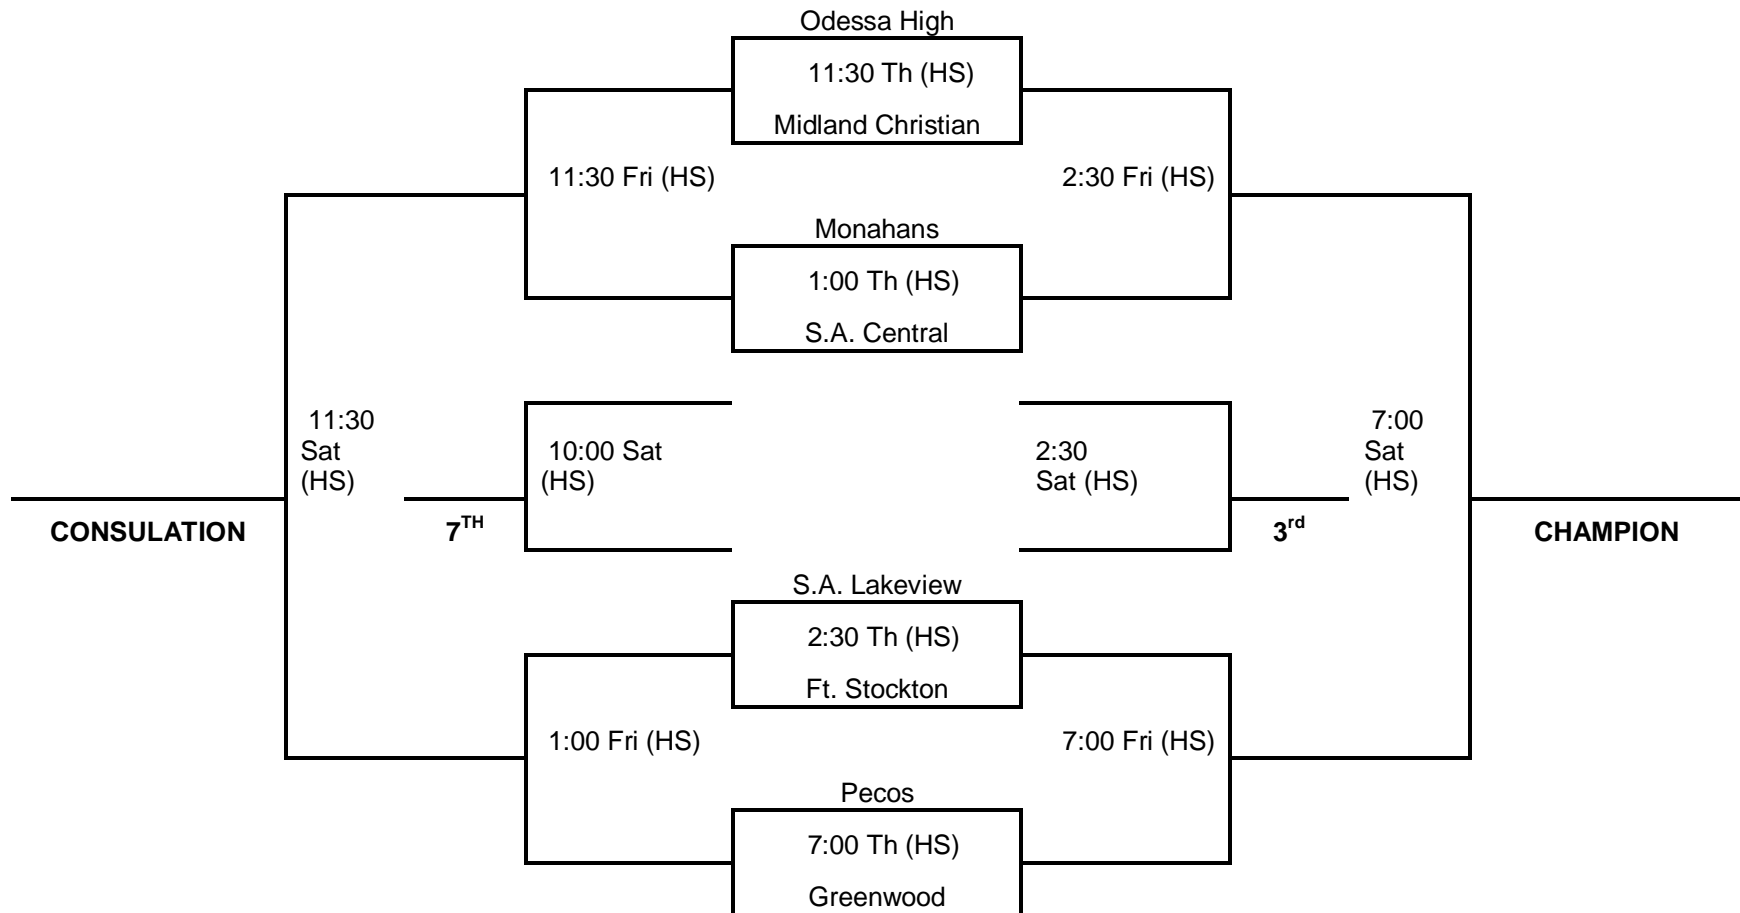

2009 RANGERETTE VARSITY SHOOTOUT

DECEMBER 3RD-5TH

*Bottom team is Home and will wear white
 BG- High School Back Gym HS- High School Main Gym