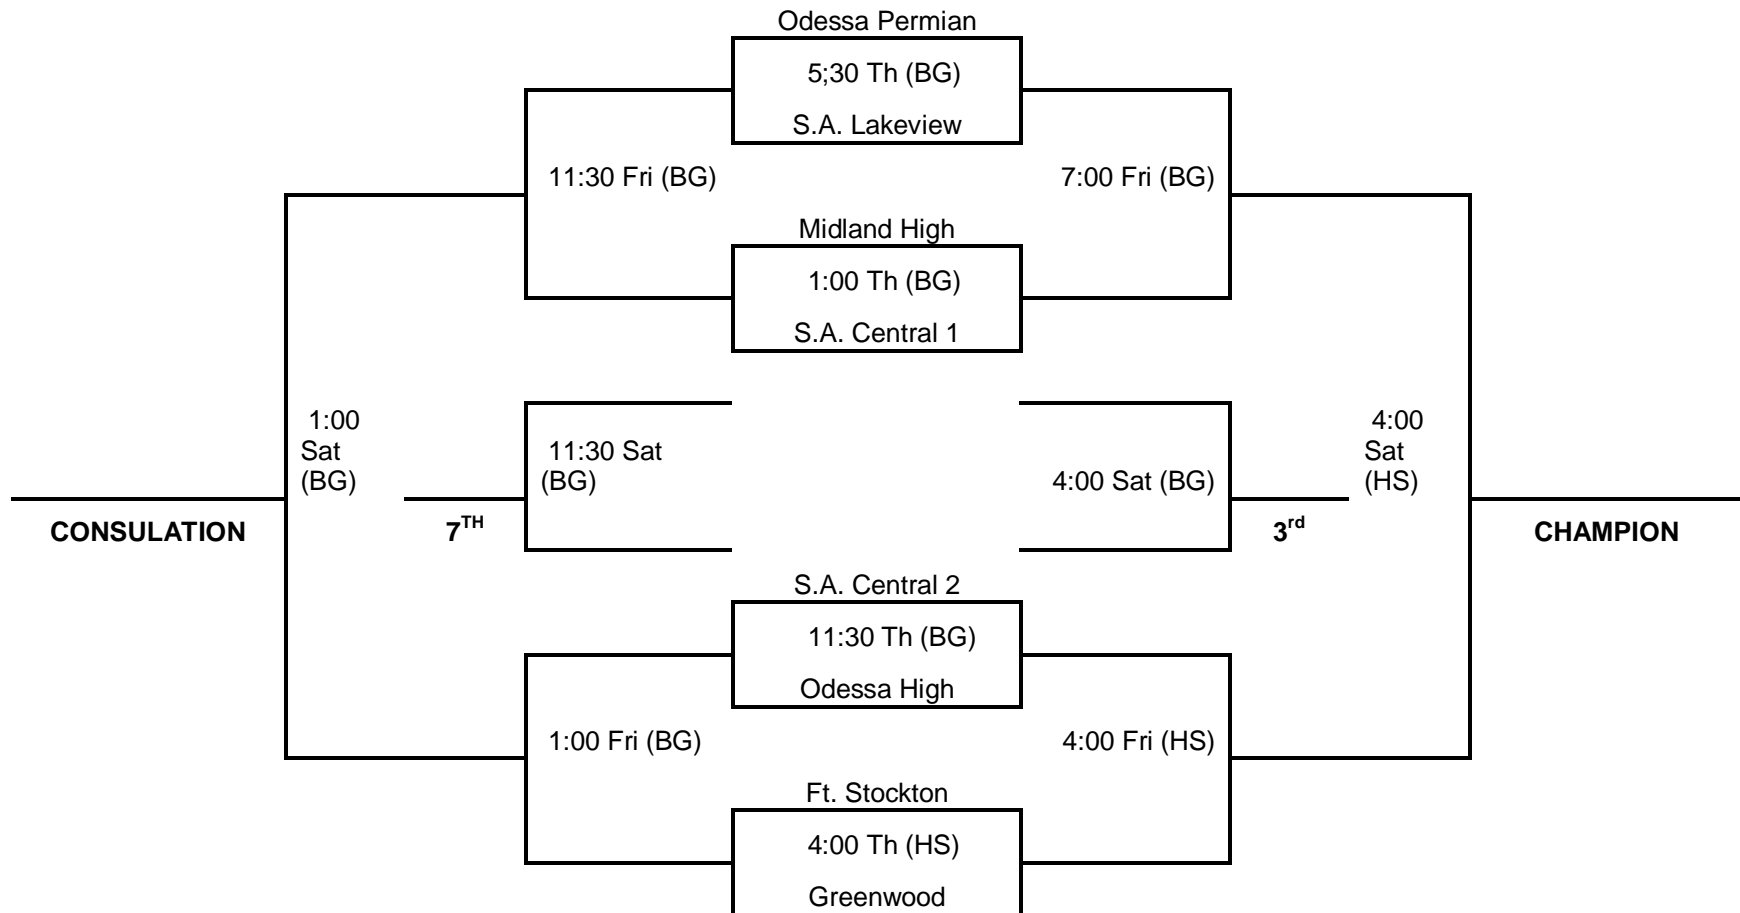

2009 RANGERETTE FRESHMAN SHOOTOUT

DECEMBER 3rd-5th

*Bottom team is Home and will wear white
 BG- High School Back Gym HS- High School Main Gym